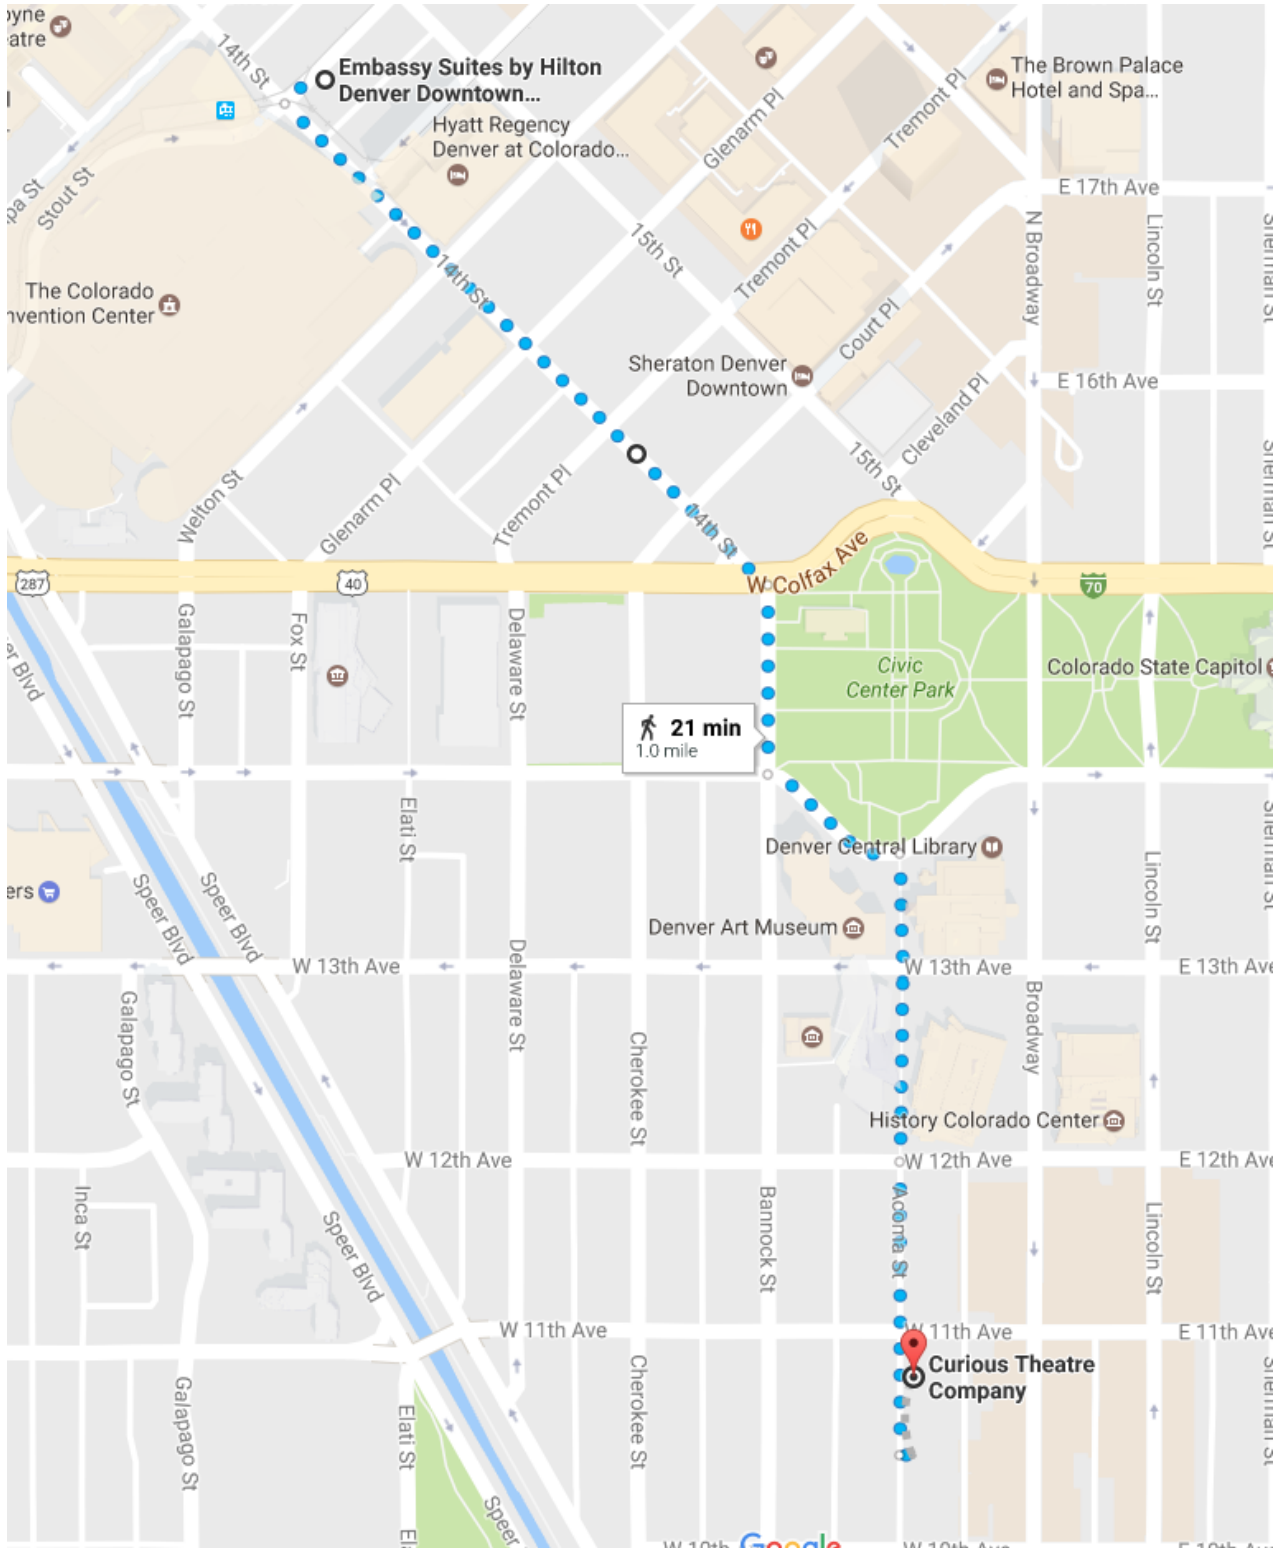

Walking Map from Host Hotel to Curious Theatre Company

Distance 1.0 miles and will take approximately 21 minutes

Walking Map from Host Hotel to Campus

Distance 0.8 miles and will take approximately 16 minutes